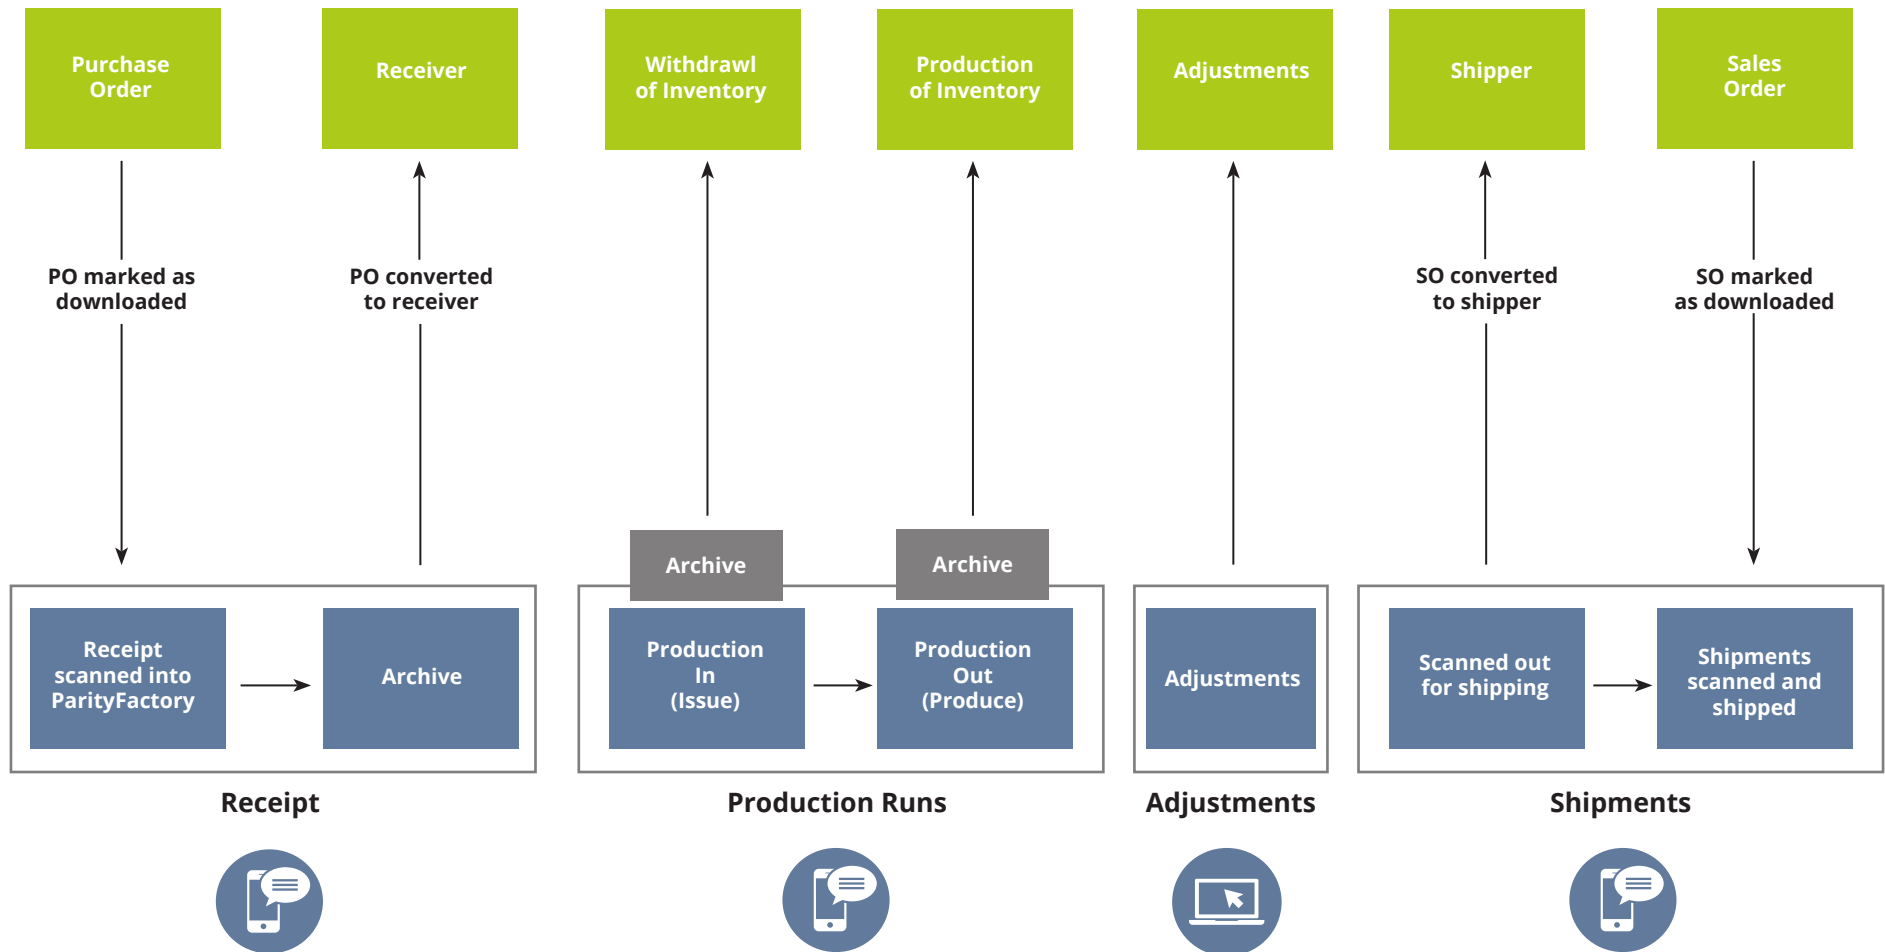

ParityFactory

Intacct Integration Overview

System Benefits & Functionality

- Live Inventory Control
- Instant Lot Tracing
- Material Resource Planning
- Yield Analysis
- Production Scheduling
- Location Tracking
- Automated BOL/Manifest Reports