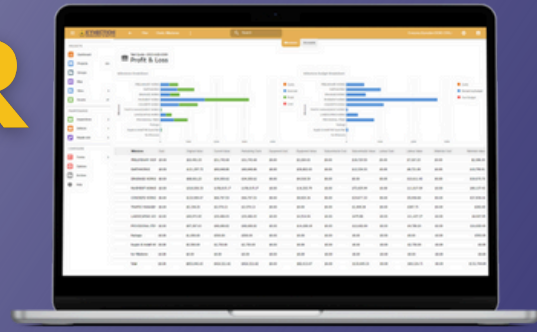

Feature

**GPS
Tracking &
Geofencing**

Trigger

Want to know where your assets are, instantly?

Hook

Real-time GPS tracking and geofencing. No more guess work. Lack of real-time tracking, Security risks, Non-compliance

Painpoint

Lack of real-time tracking, Security risks, Non-compliance

PROJECT & SUBCONTRACTOR MODULE

Feature

P+L of Projects

Trigger

Confused about your project's financial health?

Hook