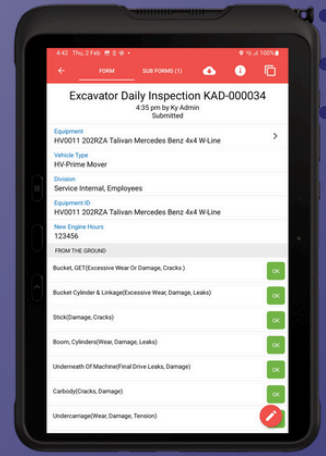

Scheduling

05

Telematics & EWD

06

Projects & Subcontractor

07

Sales, Inventory & Integration

08

Key Problem Solvers

ASSET MODULE

Feature

Paper Pre-Starts

Trigger

Tired of paper clutter during pre-starts? Streamline your mornings

Hook

Experience hassle-free mornings with digital pre-starts. No paper, no mess!

Painpoint

Paper wastage, Inefficiency, Increased risk of errors, increased paper & Ink costs

Feature

Maintenance Scheduling

Trigger

Ever missed a maintenance schedule and paid the price?

Hook

Never miss a maintenance schedule again. We've got your back!

Painpoint

Missed schedules, Increased downtime, High maintenance costs

Feature

Fault, Service & Expiry Registers

Trigger

Ever had a machine go down and not know why?

Hook

Real-time fault and service registers. Be in the know, always