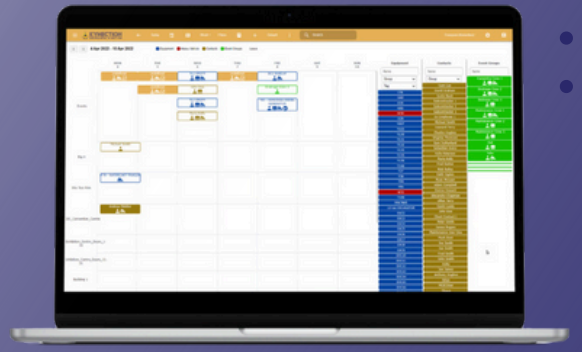

Painpoint

Lack of visibility, Reactive maintenance, Non-compliance issues

Feature

Fleet Management

Trigger

Is managing your fleet becoming a second job?

Hook

Take control of your fleet, not the other way around. Find out how

Painpoint

High operational costs, Time-consuming management, Lack of real-time data

HR MODULE

HSEQ MODULE

SCHEDULING MODULE

Feature

**Reverse
Look-Ups**

Trigger

Ever spend hours
searching for one
piece of data?

Hook

Reverse look-
ups: because
your time is
valuable

Painpoint

Inefficiency,
Time-consuming,
Increased
operational costs

Feature

**Plant, HR
& Project
Scheduling**

Trigger

Is scheduling
becoming a
jigsaw puzzle?

Hook

One platform for
all your
scheduling needs.
Seriously

Painpoint

Resource
misallocation,
Reduced
productivity,
Scheduling
conflicts

TELEMATICS & EWD MODULE