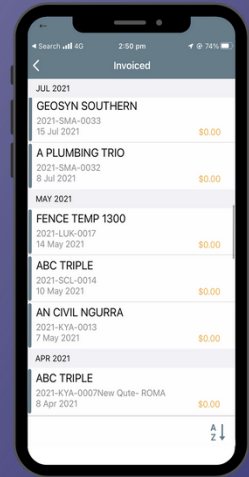

SALES, INVENTORY MODULES & INTEGRATIONS

Feature

**Sales
Forecasting**

Trigger

Sales forecasts
more like wishful
thinking?

Hook

Accurate
forecasting for
business leaders
who don't like
surprises

Painpoint

Inaccuracy, Lack
of real-time data,
Missed revenue
opportunities

Feature

**Multi-
Warehousing**

Trigger

Multi-
Warehousing
Struggling to
keep track of
multiple
warehouses?

Hook

See all your stock
in one place,
even if it's not

Painpoint

Inventory
mismangement,
Increased
operational costs,
Lack of real-time
data

Feature

**Integrated
Workflows**

Trigger

Ready for the
next level in
workforce tech?
Save time and
reduce errors

Hook

Too many tools,
not enough time?
Integrated
workflows for a
seamless day at
work

Painpoint

Operational
bottlenecks,
Inefficiency, Lack
of seamless
communication