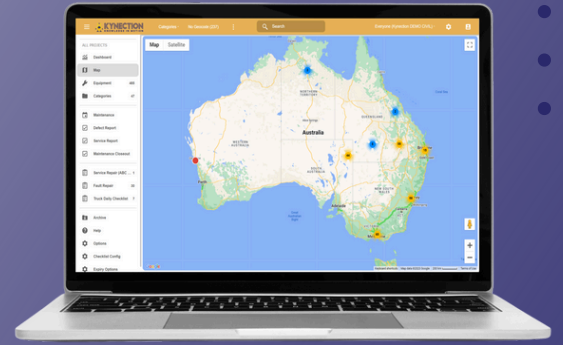

Trigger

Is scheduling
becoming a
jigsaw puzzle?

Hook

One platform for
all your
scheduling needs.
Seriously

Painpoint

Resource
misallocation,
Reduced
productivity,
Scheduling
conflicts

TELEMATICS & EWD MODULE

Feature

**AI
Cameras,
GPS,
Tablets,
NFCs**

Trigger

Ready for the next level in workforce tech?

Hook

AI Cameras, GPS, Tablets, NFCs: The future is now

Painpoint

Technology obsolescence, Lack of real-time data, Security risks