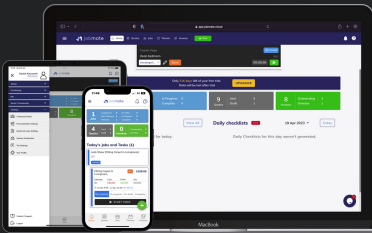

Making a difference to your business
efficiency and profitability

Powering your business

Jobmate powers your business from mobile to desktop at anytime and anywhere.

Capturing your costs and activities

Capture your costs and activities giving Real-time visibility of your whole Business.

Custom ERP software

Our Core Sectors

Construction

Field Service (repairs and maintenance)

Logistics and transportation

Powering Your Accounts Package

With Real Time Data

Interested in being a reseller?
Contact us!