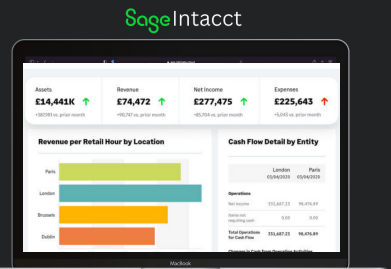

Custom ERP software

Our Core Sectors

Construction

Field Service (repairs and maintenance)

Logistics and transportation

Powering Your Accounts Package

With Real Time Data

Interested in being a reseller?
Contact us!