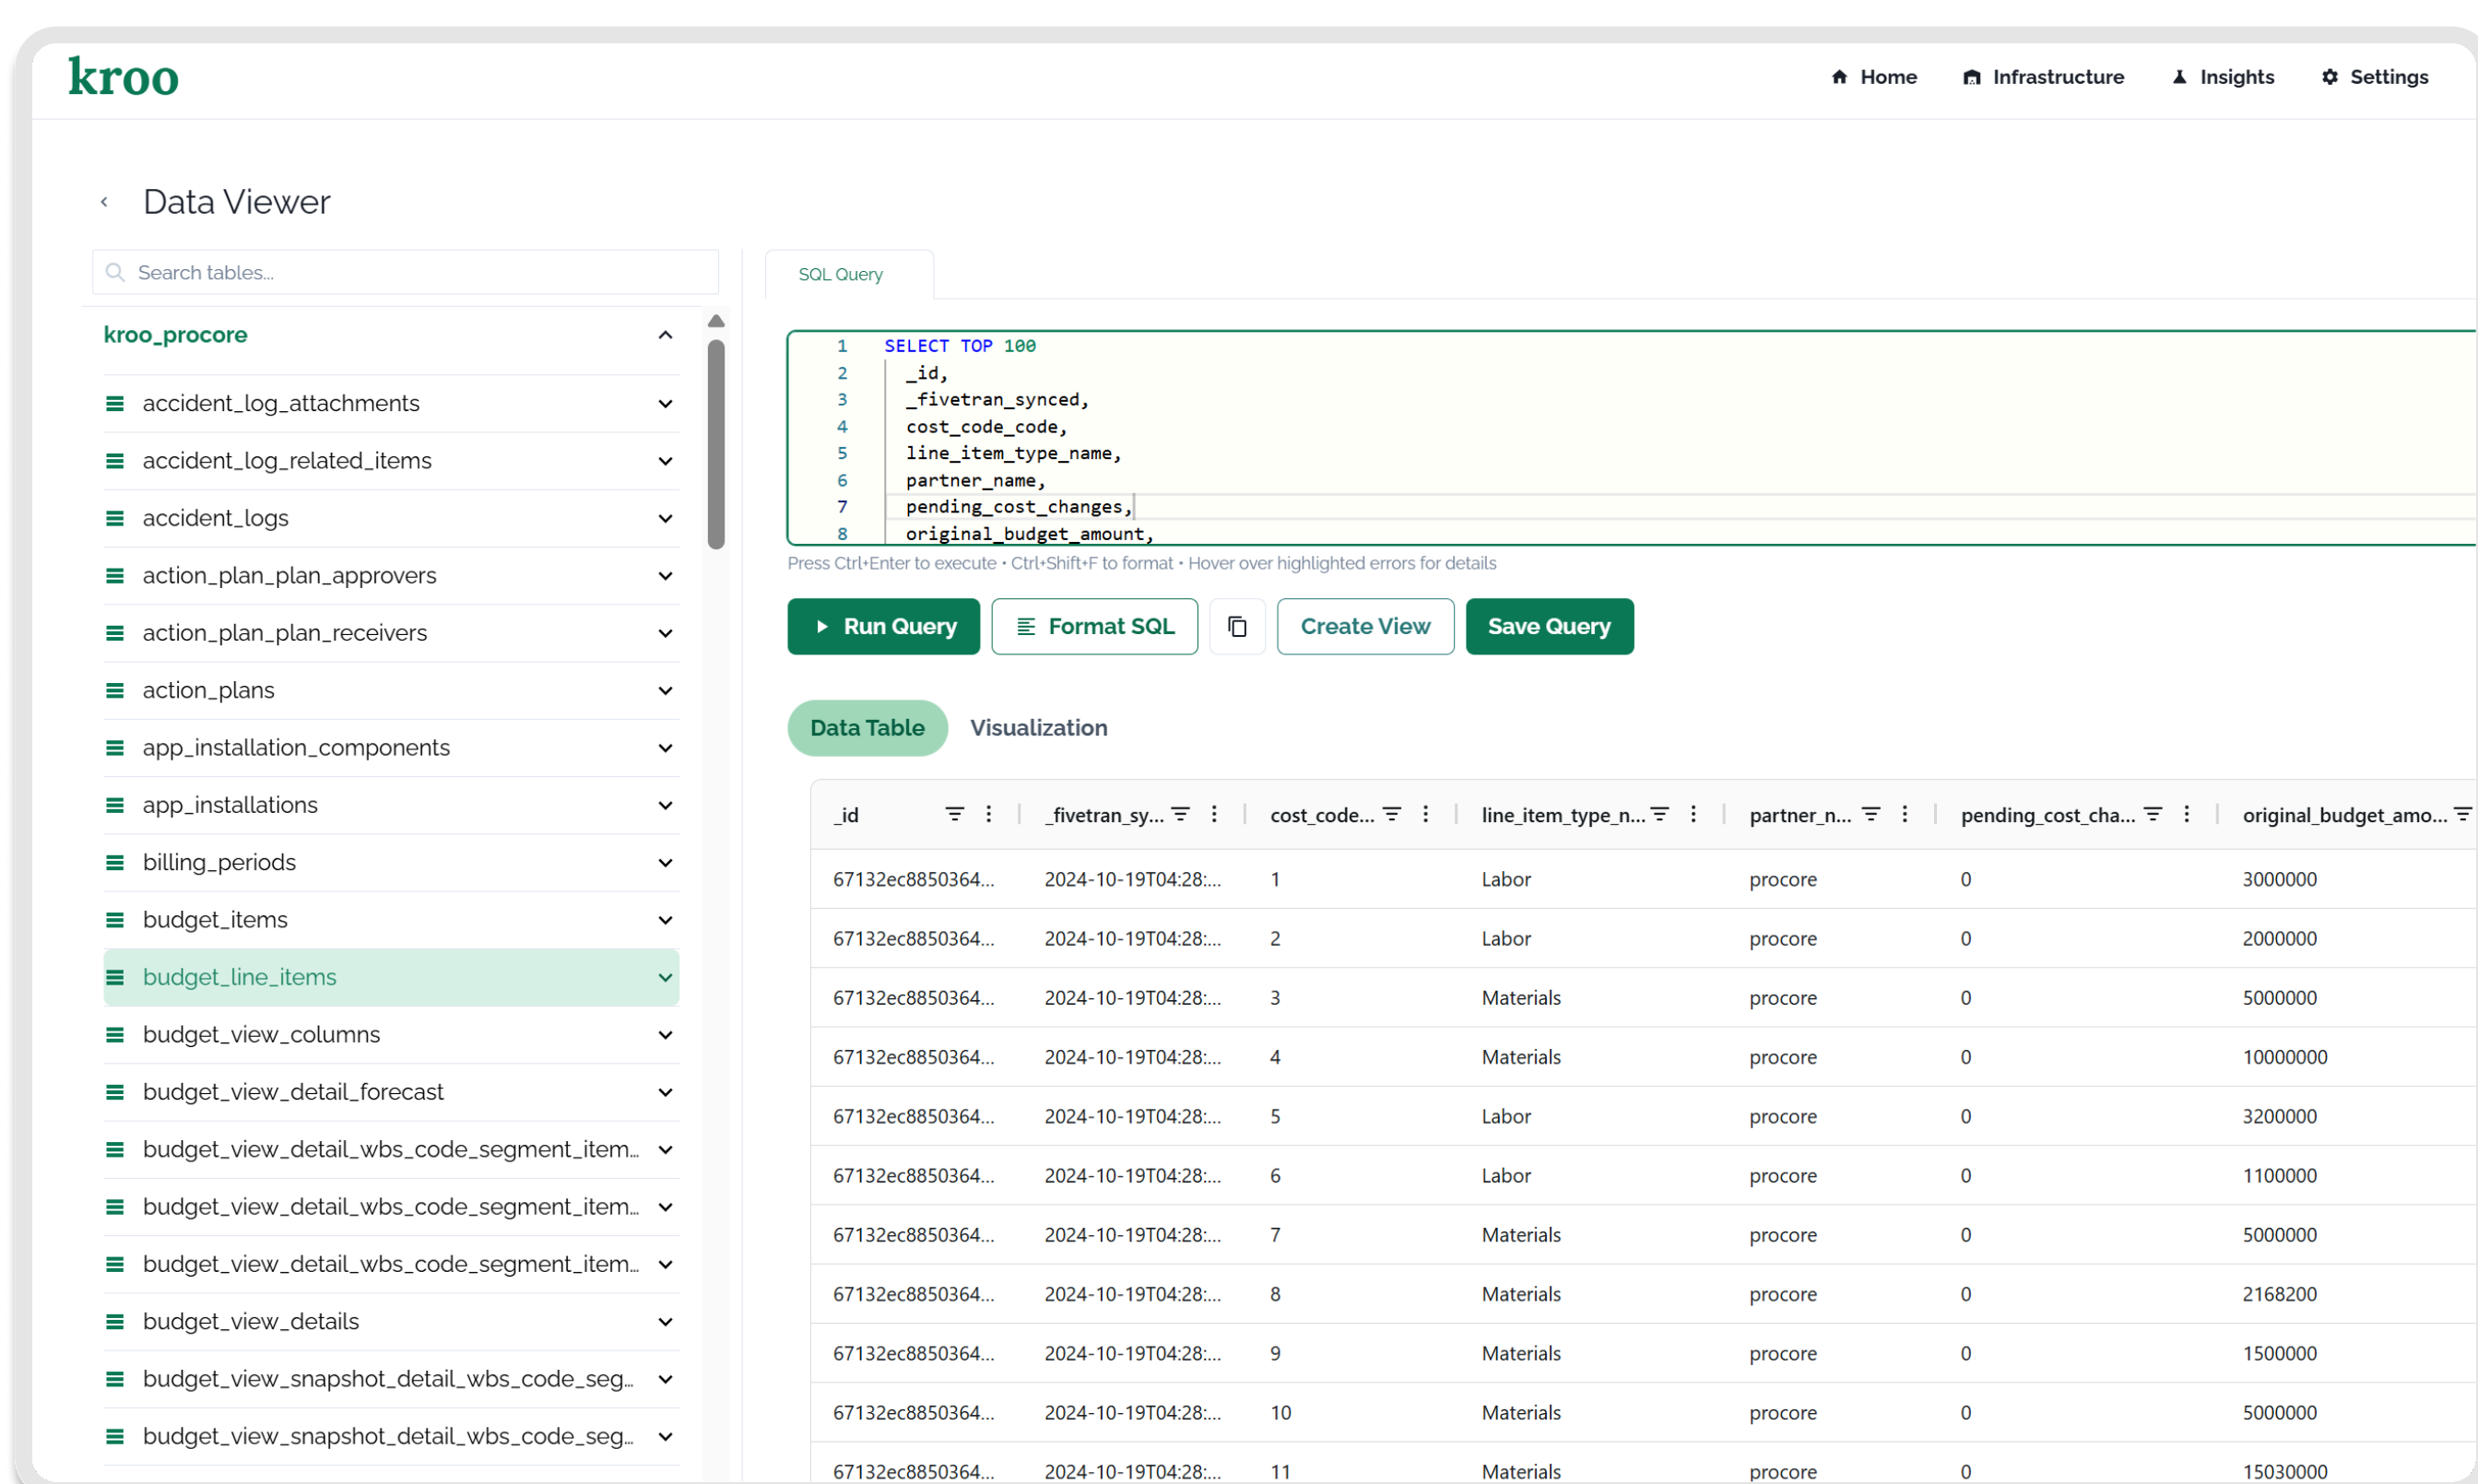

"Kroo has revolutionized our data infrastructure, allowing us to centralize and manage data effortlessly through a turnkey solution. This streamlined connectivity has freed our team to focus on strategic initiatives, enhancing overall efficiency."

Extract data from any construction software with Kroo Data Connectors

- ✓ Unlimited access to all commercially available endpoints managed by Kroo
- ✓ Custom data refresh configurations with comprehensive sync analytics
- ✓ Historical snapshotting to track changes to your data over time