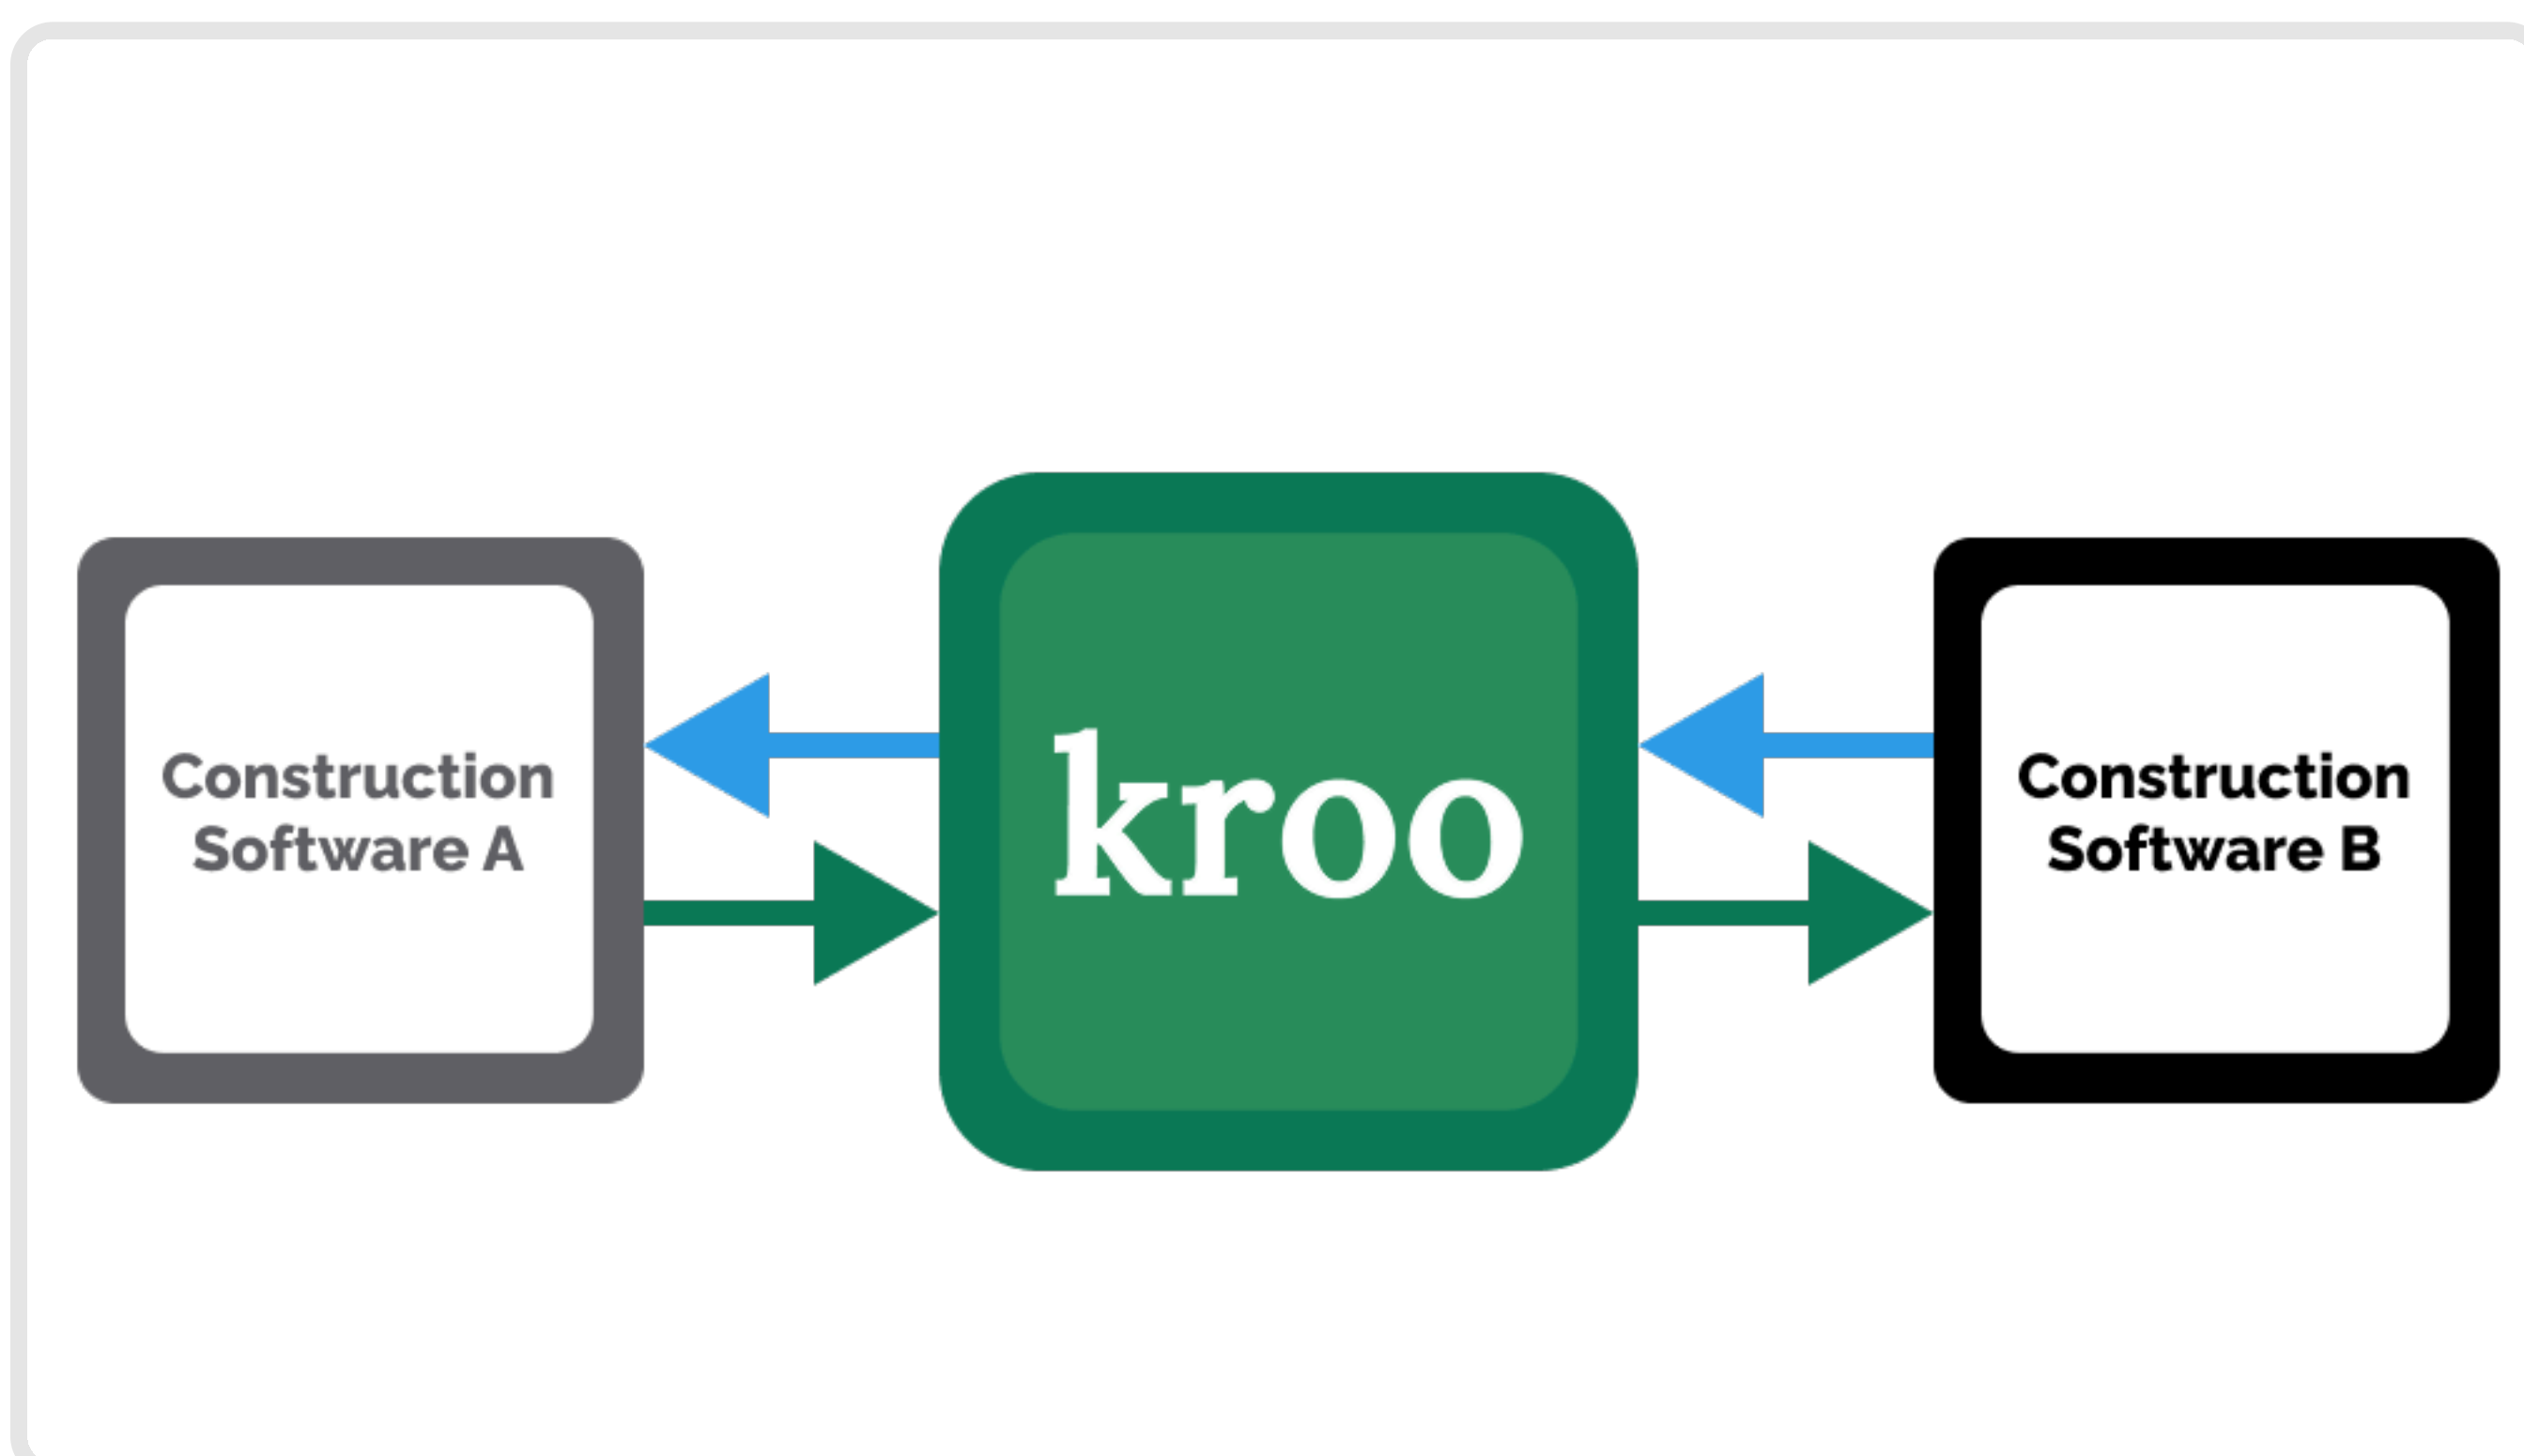

kroo

The unified knowledge platform for construction.

POWERING DATA FOR OVER
\$25 bn of projects

SUPPORTING CONSTRUCTION DATA FROM
70+ software

EXECUTING DATA & AI STRATEGIES
20x faster

TRUSTED & LOVED BY INDUSTRY LEADERS

"Kroo has revolutionized our data infrastructure, allowing us to centralize and manage data effortlessly through a turnkey solution. This streamlined connectivity has freed our team to focus on strategic initiatives, enhancing overall efficiency."

Extract data from any construction software with Kroo Data Connectors

- ✓ Unlimited access to all commercially available endpoints managed by Kroo
- ✓ Custom data refresh configurations with comprehensive sync analytics
- ✓ Historical snapshotting to track changes to your data over time

Integrate data between disparate systems with Kroo Data Syncers

- ✓ Reduce manual double data entry by keeping data in sync across systems
- ✓ Automated one-way and two-way data syncs powered by Kroo
- ✓ Secure, reliable data movement powered by leading cloud infrastructure